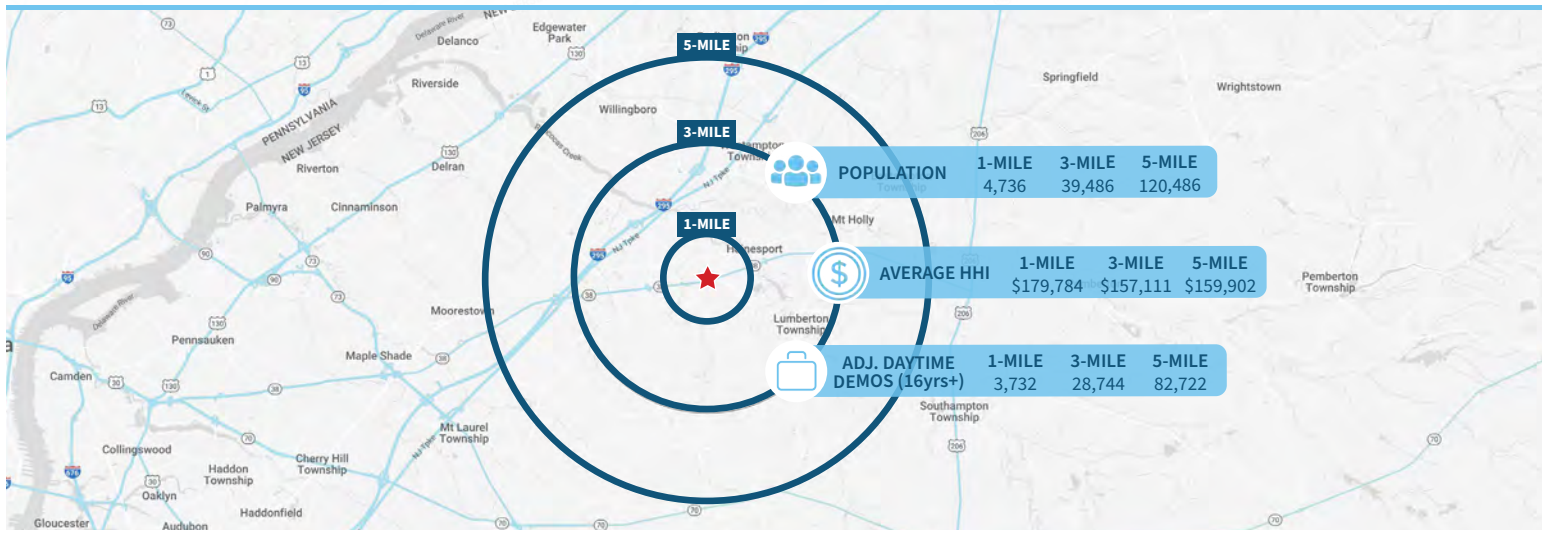

Demographic Overview (1, 3, 5-mile radius)

The right space. The right move.

Information concerning this offering is from sources deemed reliable but no warranty is made to the accuracy thereof and it is submitted subject to errors, omissions, changes of price or other conditions, prior to sale or lease or withdrawal without notice. Equity CRE is licensed in PA, NJ, & DE. George Wisnoski is a licensed salespersons in PA, NJ, & DE.