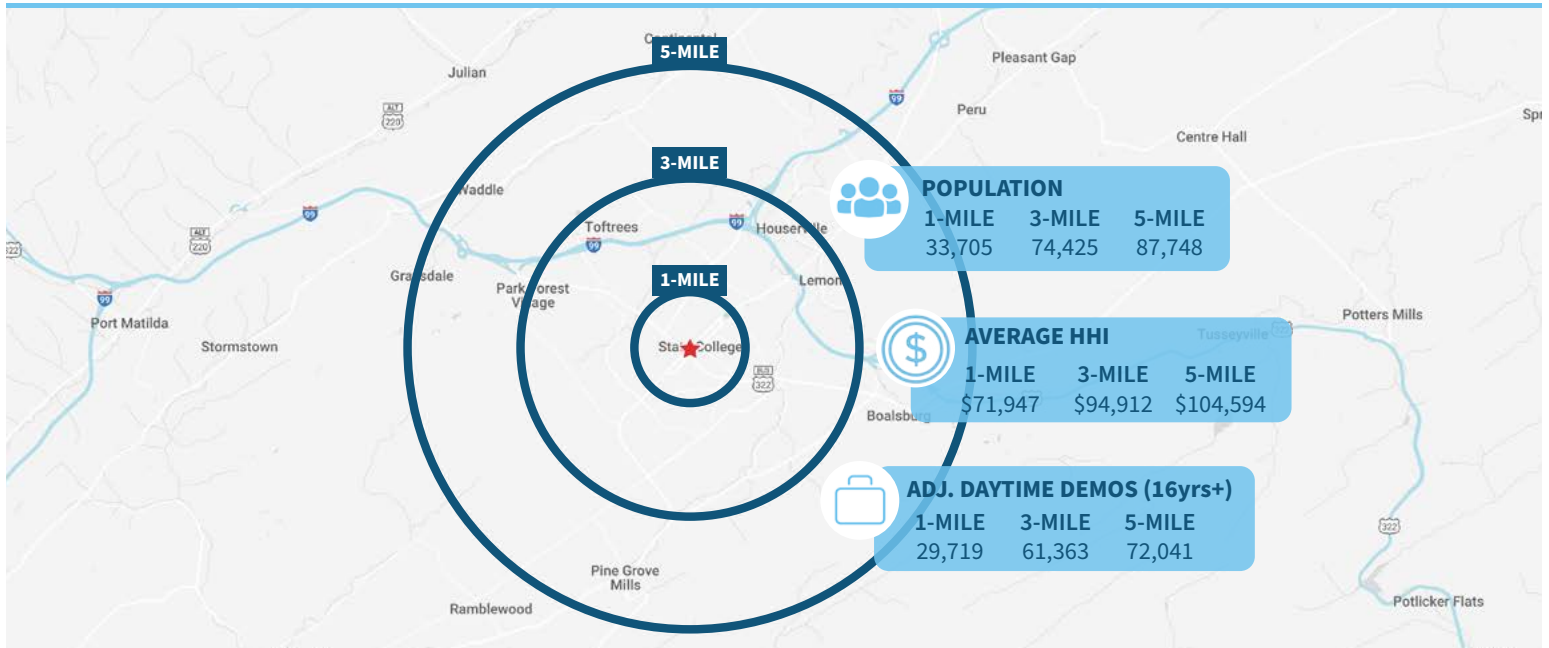

Demographic Overview (1, 3, 5-mile radius)

The right space. The right move.

Information concerning this offering is from sources deemed reliable but no warranty is made to the accuracy thereof and it is submitted subject to errors, omissions, changes of price or other conditions, prior to sale or lease or withdrawal without notice. Equity CRE is licensed in PA, NJ, & DE. Keith Seymour is a licensed salespersons in PA, NJ & DE. David Goodman is a licensed salespersons in PA & NJ.