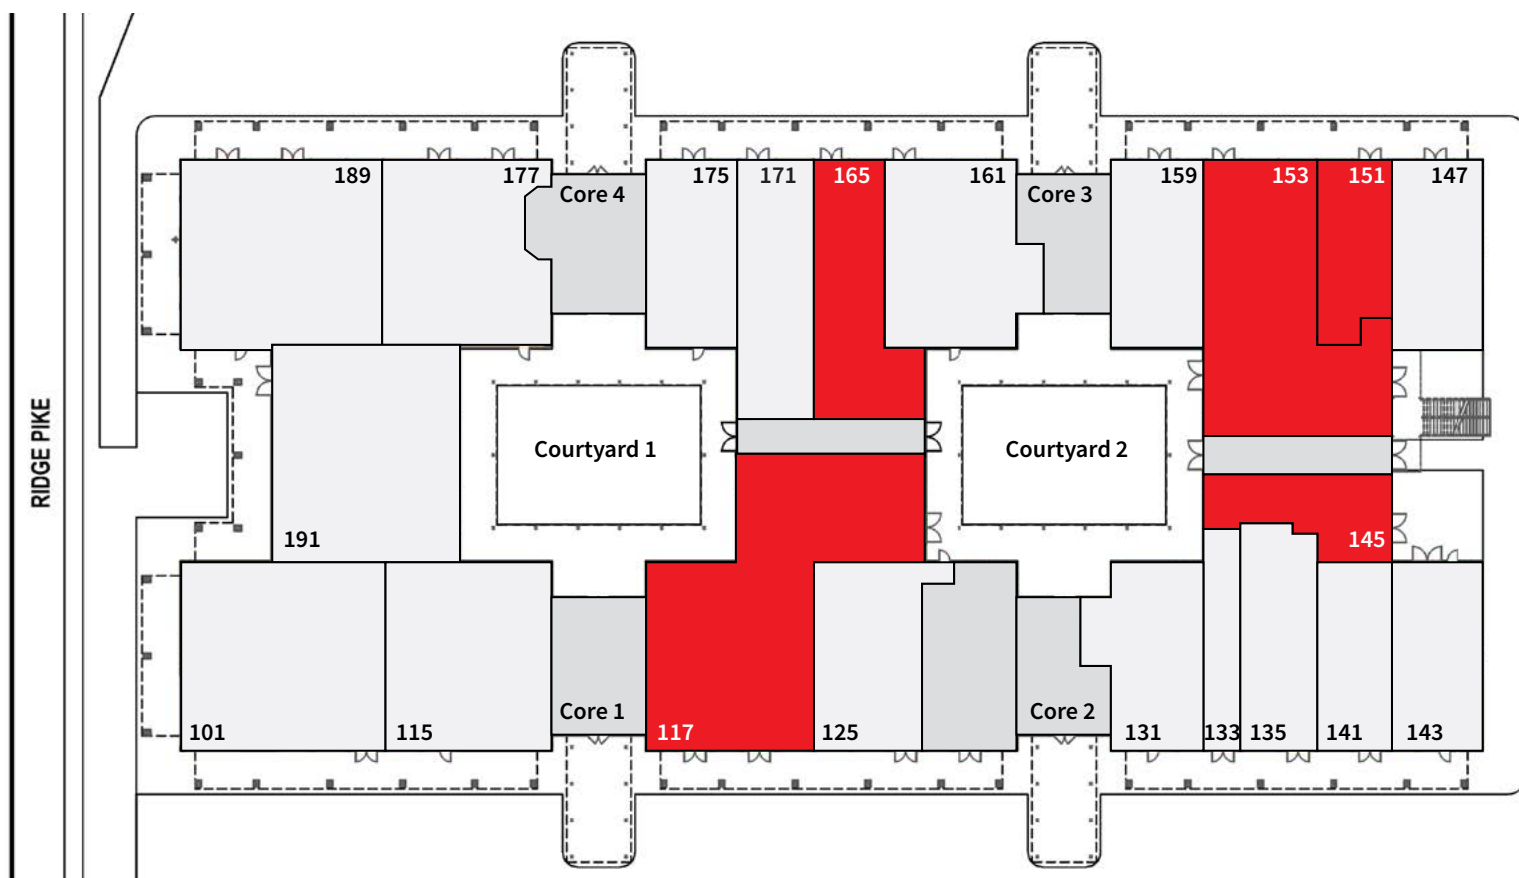

LIMERICK RIDGE SQUARE FOR LEASE: INLINE SPACES AVAILABLE

222 West Ridge Pike, Limerick, Montgomery County, PA 19468

PROPERTY FEATURES & DETAILS

- New ownership – significant improvements coming soon!
- Space available: ±961 - ±5,000 SF
- Ideal for retail, restaurant, medical, or professional office use
- Convenient location, full access, and ample parking
- Great opportunity for affordable rent in a thriving retail and residential market

ASKING RENT: \$18.00 PSF NNN

Demographic Overview (1, 3, 5-mile radius)

CONTACT

DAVID GOODMAN

dgoodman@equitycre.com

DIRECT 484.417.2219

LIMERICK RIDGE SQUARE FOR LEASE: INLINE SPACES AVAILABLE

222 West Ridge Pike, Limerick, Montgomery County, PA 19468

Tenant List

Suite #	Tenant/SF	Suite #	Tenant/SF	Suite #	Tenant/SF
101, 115, 191	Majestic Flooring	145	Available - 961 SF	171	Bad Barber
117	Available - 3,904 SF	147	Leased	175	Tang's Garden
125	Philly Cheesesteaks & Wings	151	Available - 964 SF	177	Thai Spice
131	Eden Nail Salon & Spa	153	Available - 2,946 SF	189	Salon Evolve
133	5th Dimension Tattoo	159	Dragon Law TKD	Second Floor	Limerick Fitness
141	What's Hot Cards & Collectibles	161	Las Frida's Mexican Kitchen	Second Floor	Kidz Place
143	Escape Limerick	165	Available - 1,611 SF	Second Floor	Golf USA