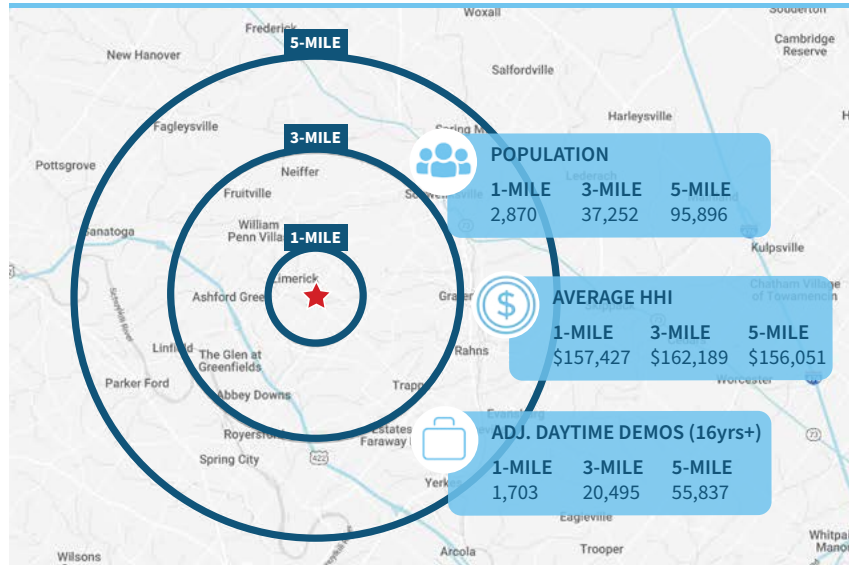

Demographic Overview (1, 3, 5-mile radius)

CONTACT

DAVID GOODMAN

dgoodman@equitycre.com

DIRECT 484.417.2219