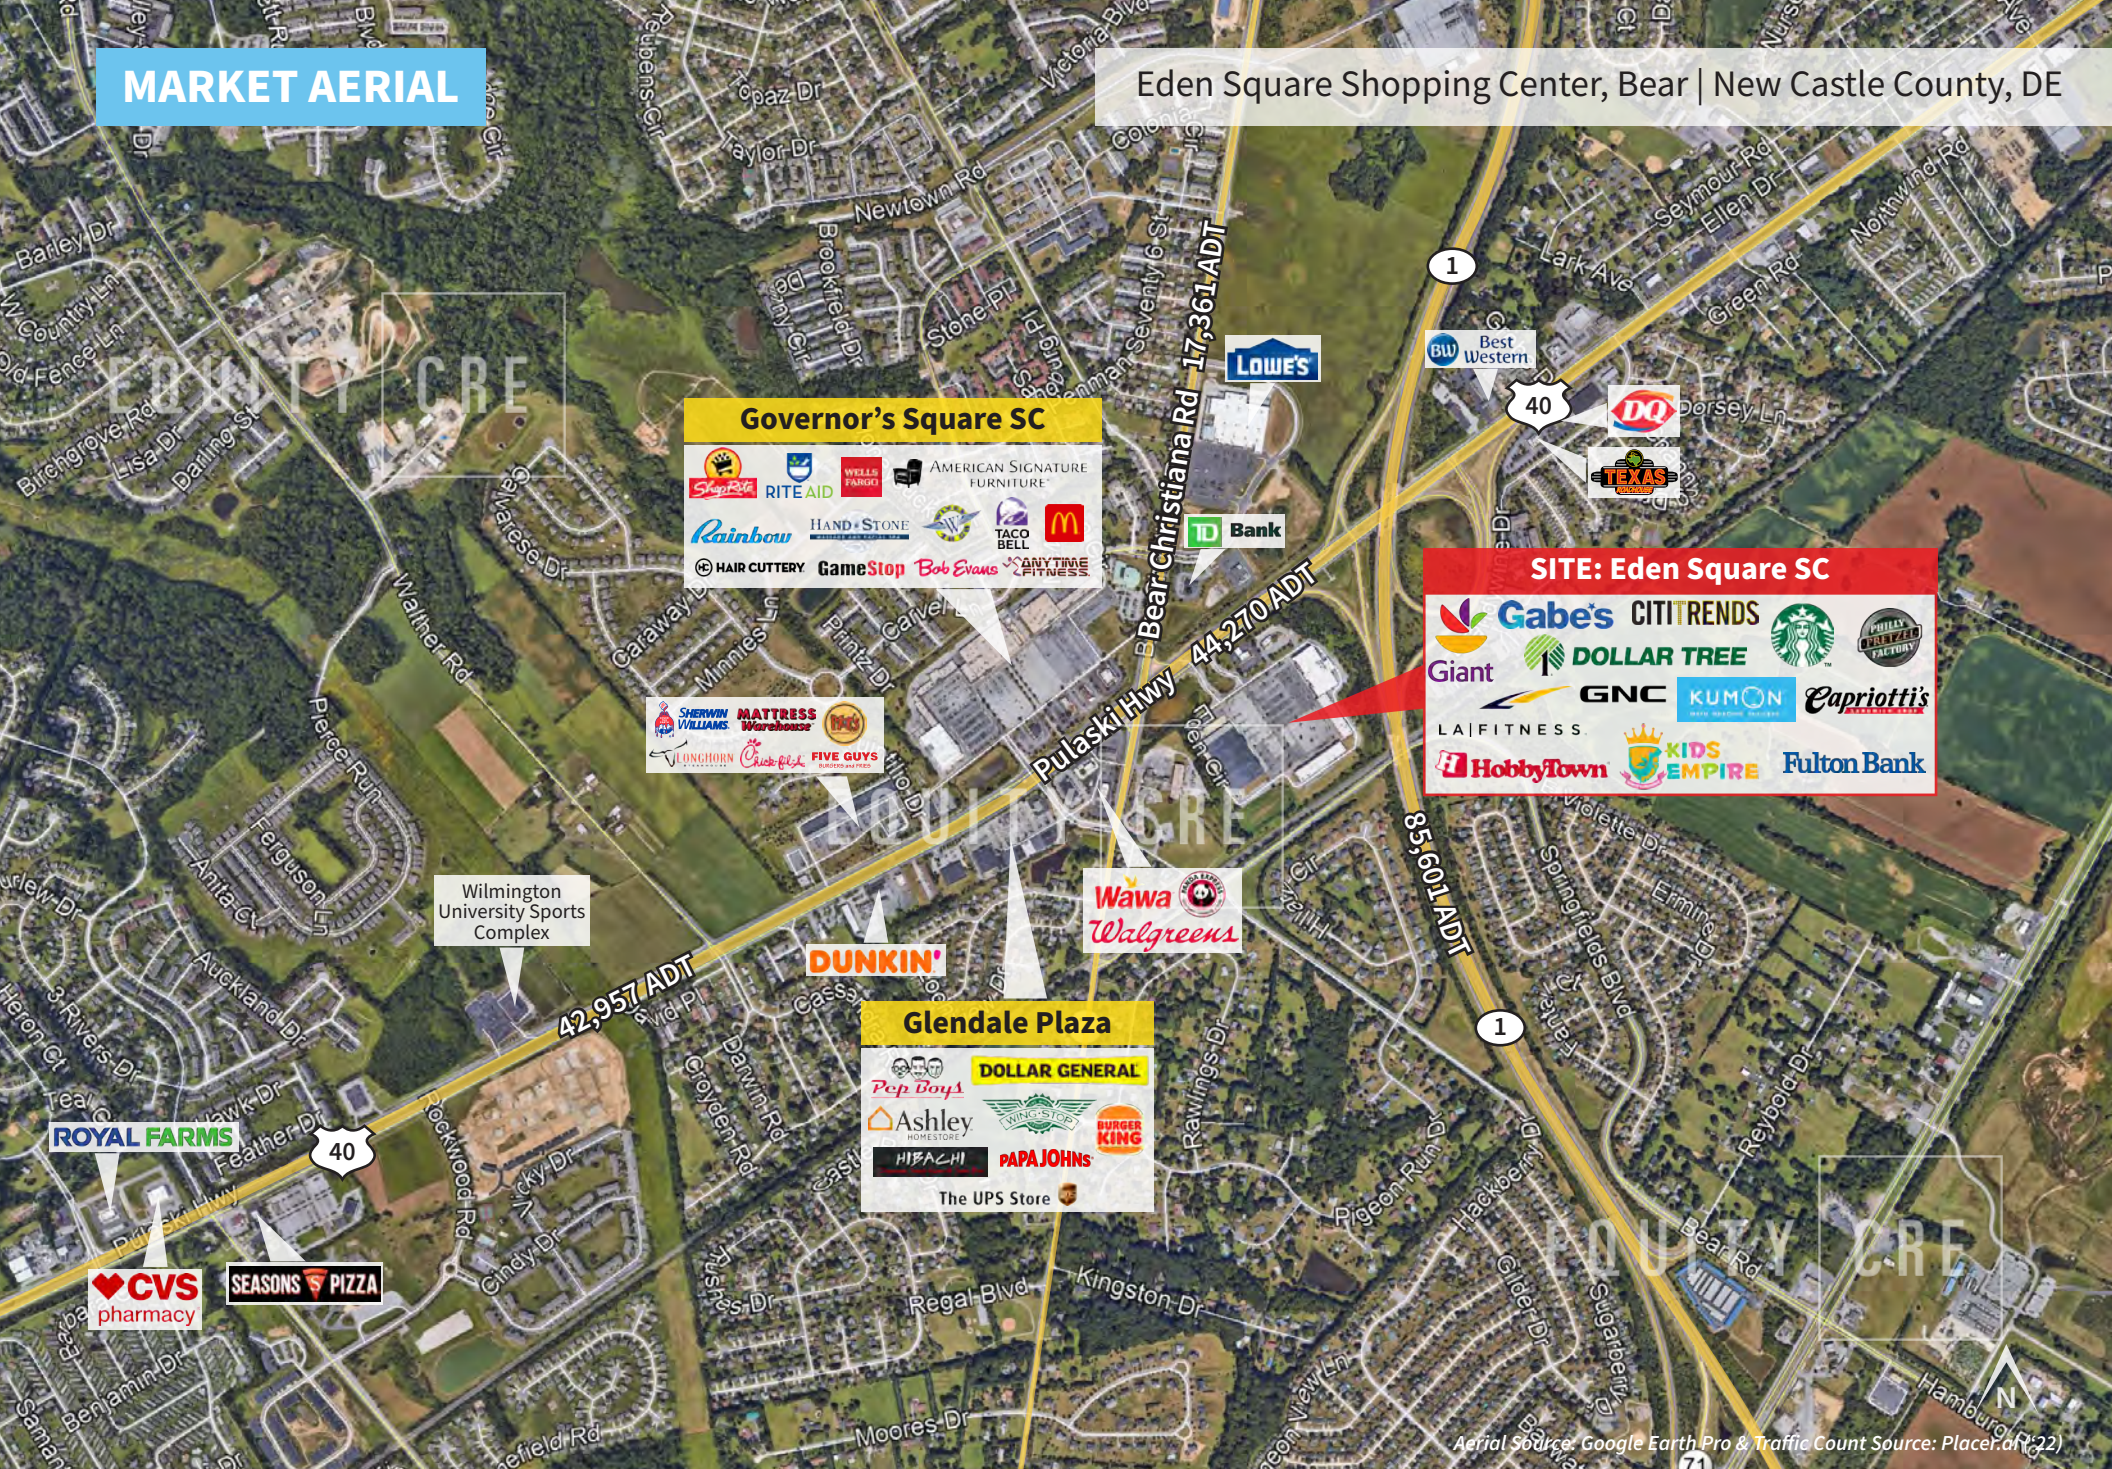

LOCATION DETAILS

- Join Giant, LA Fitness, Starbucks, Fulton Bank, and Kids Empire
- Great mix of national and local tenants
- Ample parking
- Conveniently located at the intersection of Route 1 (85,601 VPD) & Route 40 (44,270 VPD)
- Excellent access and visibility from Route 40

Space For Lease

100-800 Eden Circle, Bear, New Castle County, DE 19701

EQUITY CRE

SITE PLAN

Unit	Tenants	SF
1	LA Fitness	47,244
1A	Gabe's	51,118
1B	Citi Trends	19,458
2	Giant Foods	64,855
3	AVAILABLE (may be subdivided)	2,718
4	Philadelphia Pretzel Factory	1,600
5-7	Kids Empire	12,800
8-9	HobbyTown	3,208
10	Capriotti's	1,600
11	Golden Dragon Restaurant	1,600
12-14	Encore Dance Studio	4,800
15	Coming Soon	1,600
16	SmokeX	1,600
17A	AVAILABLE	1,600
17B	Kumon Learning Center	1,600
18	El Tapatio	3,200
19	Kim's Nail Salon	3,200
20	GNC	1,600
21-22	Oak Street Health (coming soon)	8,096
23	Dollar Tree	9,600
24	Fulton Bank	4,324
25	Starbucks	3,535

Pulaski Hwy 44,270 ADT

40

MARKET AERIAL

Eden Square Shopping Center, Bear | New Castle County, DE

Aerial Source: Google Earth Pro & Traffic Count Source: Placerdata

SITE AERIAL

Eden Square Shopping Center, Bear | New Castle County, DE

Governor's Square SC

SITE: Eden Square SC

- Gabe's
- CITITRENDS
- Starbucks
- Giant
- DOLLAR TREE
- GNC
- KUMON
- Capriotti's
- LAIFITNESS
- HobbyTown
- KIDS EMPIRE
- Fulton Bank

Glendale Plaza

Aerial Source: Google Earth Pro & Traffic Count Source: Placer.ai ('22)