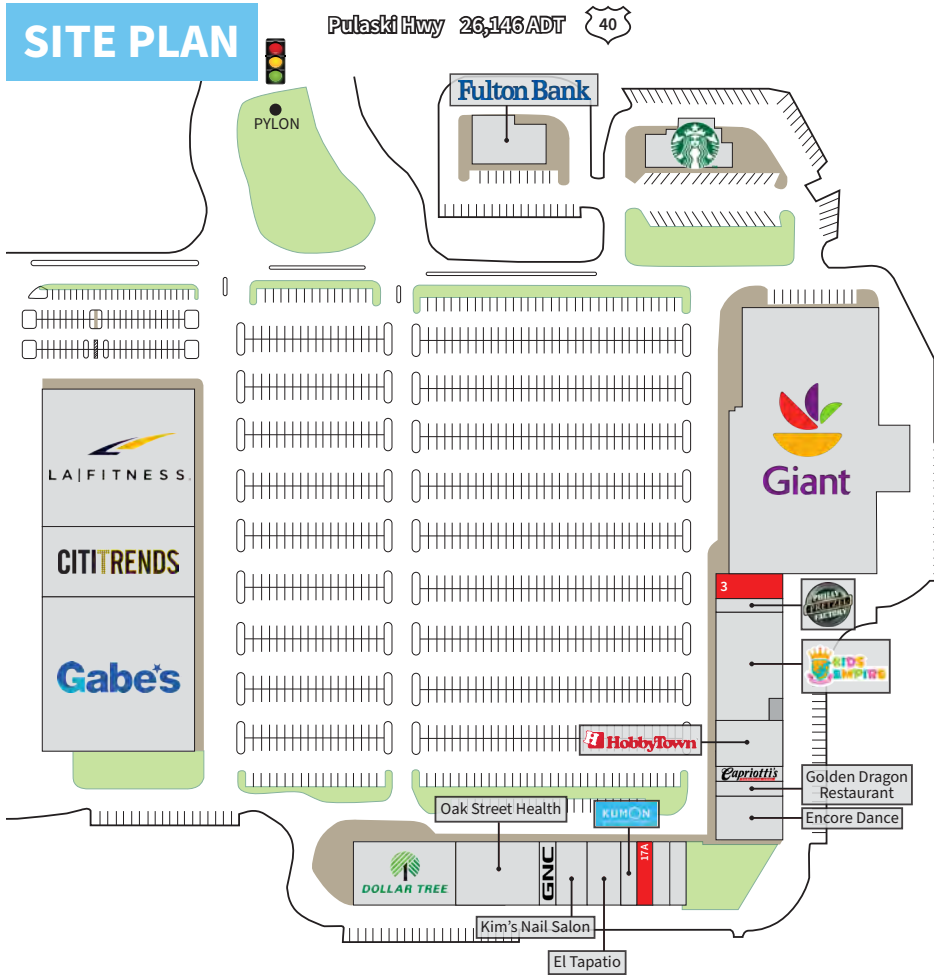

EDEN SQUARE SHOPPING CENTER

Space For Lease

100-800 Eden Circle, Bear, New Castle County, DE 19701

EQUITY CRE

PROPERTY FEATURES

- GLA: ±235,508 SF
- For Lease: Inline – 1,600 SF and 2,718 SF (may be subdivided).

LOCATION DETAILS

- Join Giant, LA Fitness, Starbucks, Fulton Bank, and Kids Empire
- Great mix of national and local tenants
- Ample parking
- Conveniently located at the intersection of Route 1 (85,601 VPD) & Route 40 (44,270 VPD)
- Excellent access and visibility from Route 40

Space For Lease

100-800 Eden Circle, Bear, New Castle County, DE 19701

EQUITY CRE

SITE PLAN

Unit	Tenants	SF
1	LA Fitness	47,244
1A	Gabe's	51,118
1B	Citi Trends	19,458
2	Giant Foods	64,855
3	AVAILABLE (may be subdivided)	2,718
4	Philadelphia Pretzel Factory	1,600
5-7	Kids Empire	12,800
8-9	HobbyTown	3,208
10	Capriotti's	1,600
11	Golden Dragon Restaurant	1,600
12-14	Encore Dance Studio	4,800
15	Coming Soon	1,600
16	SmokeX	1,600
17A	AVAILABLE	1,600
17B	Kumon Learning Center	1,600
18	El Tapatio	3,200
19	Kim's Nail Salon	3,200
20	GNC	1,600
21-22	Oak Street Health (coming soon)	8,096
23	Dollar Tree	9,600
24	Fulton Bank	4,324
25	Starbucks	3,535

Governor's Square SC

SITE: Eden Square SC

- Gabe's
- CITITRENDS
- Starbucks
- Giant
- DOLLAR TREE
- GNC
- KUMON
- Capriotti's
- LAIFITNESS
- HobbyTown
- KIDS EMPIRE
- Fulton Bank

Glendale Plaza

Aerial Source: Google Earth Pro & Traffic Count Source: Placer.ai ('22)