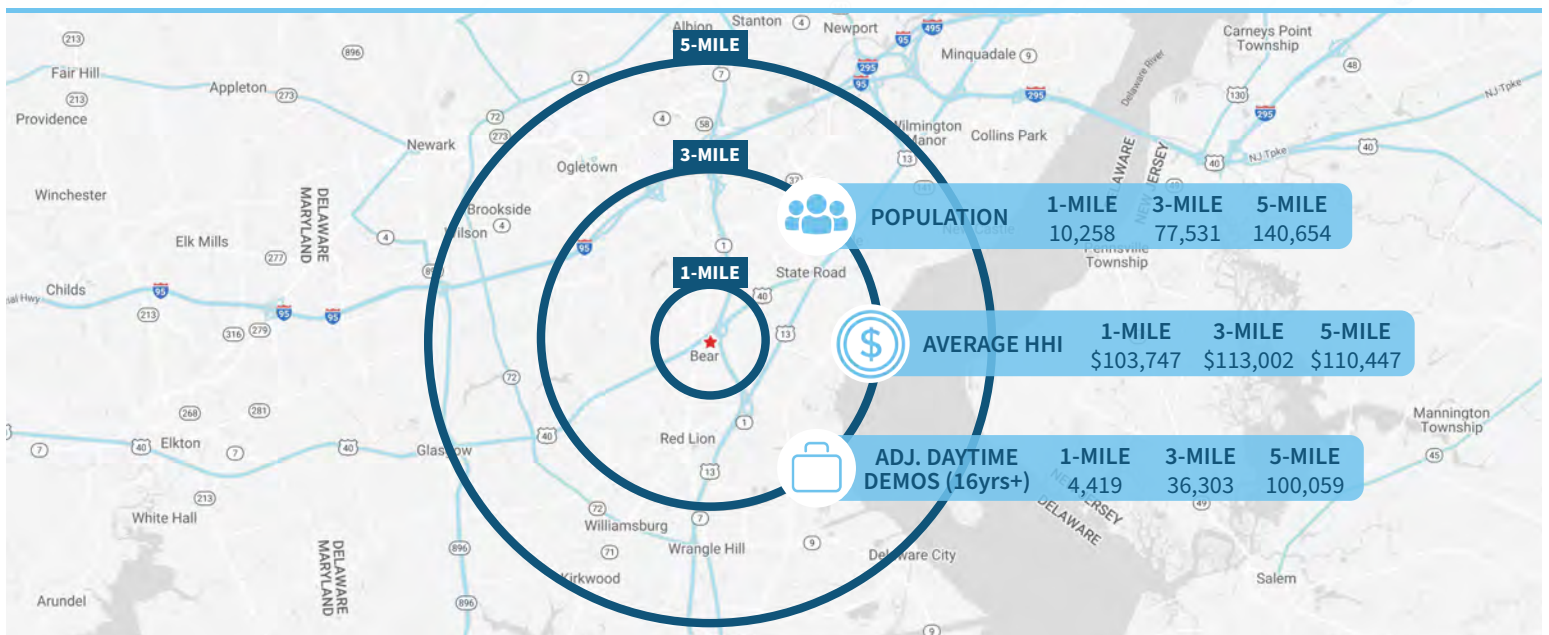

EDEN SQUARE SHOPPING CENTER

Space For Lease

100-800 Eden Circle, Bear, New Castle County, DE 19701

EQUITY CRE

Demographic Overview (1, 3, 5-mile radius)

TD Bank

LOWE'S

Fulton Bank

Pulaski Hwy 44,270 ADT

40

MARKET AERIAL

Eden Square Shopping Center, Bear | New Castle County, DE

Aerial Source: Google Earth Pro & Traffic Count Source: Placerdata

SITE AERIAL

Eden Square Shopping Center, Bear | New Castle County, DE

Governor's Square SC

SITE: Eden Square SC

- Gabe's
- CITITRENDS
- Starbucks
- Giant
- DOLLAR TREE
- GNC
- KUMON
- Capriotti's
- LAIFITNESS
- HobbyTown
- KIDS EMPIRE
- Fulton Bank

Glendale Plaza

Aerial Source: Google Earth Pro & Traffic Count Source: Placer.ai ('22)